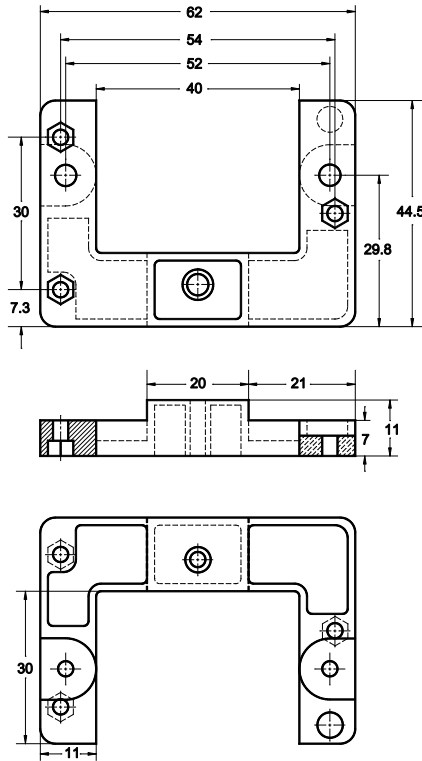

DIMENSIONS

MOUNTING  
MONTAGE

Applicable Sockets:

SF400-1F, SF-402-1F et SF600-1F

Dimensions in mm  
Tolerances, unless otherwise specified,  $\pm 0.12\text{mm}$

GENERAL CHARACTERISTICS  
CARACTERISTIQUES GENERALES

Material Matière	Lexan.
Weight Poids	12.5g max.

LEACH INTERNATIONAL EUROPE S.A.S.

Tel: +33 3 87 97 98 97

Fax: +33 3 87 97 96 86

LEACH INTERNATIONAL ASIA PACIFIC

Tel: +852 2 191 3830

Fax: +852 2 389 5803

The technical information provided by Leach International Europe is to be used as a guide only, and is not meant for publication or as documentation for altering any existing specification. Dimensions are in millimeters unless otherwise specified. Rev. 06/2019.