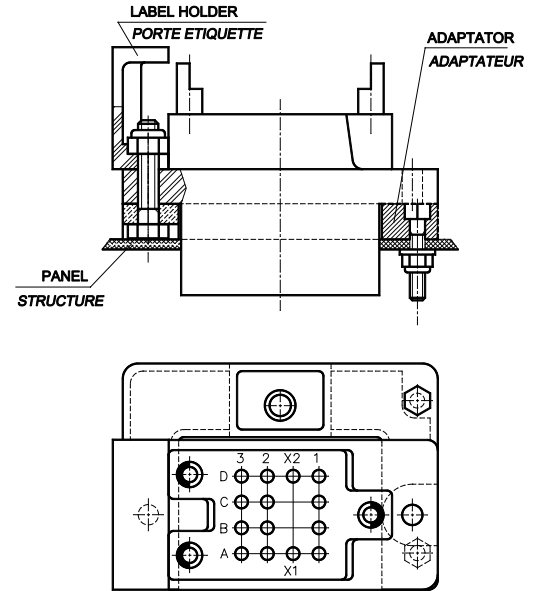

DIMENSIONS

MOUNTING  
MONTAGE

Applicable Sockets:

SF400-1F, SF-402-1F et SF600-1F

Dimensions in mm  
Tolerances, unless otherwise specified,  $\pm 0.12\text{mm}$

GENERAL CHARACTERISTICS  
CARACTERISTIQUES GENERALES

Material Matière	Lexan.
Weight Poids	12.5g max.

LEACH INTERNATIONAL EUROPE S.A.S.

Tel: +33 3 87 97 98 97

Fax: +33 3 87 97 96 86

LEACH INTERNATIONAL ASIA PACIFIC

Tel: +852 2 191 3830

Fax: +852 2 389 5803

The technical information provided by Leach International Europe is to be used as a guide only, and is not meant for publication or as documentation for altering any existing specification. Dimensions are in millimeters unless otherwise specified. Rev. 06/2019.