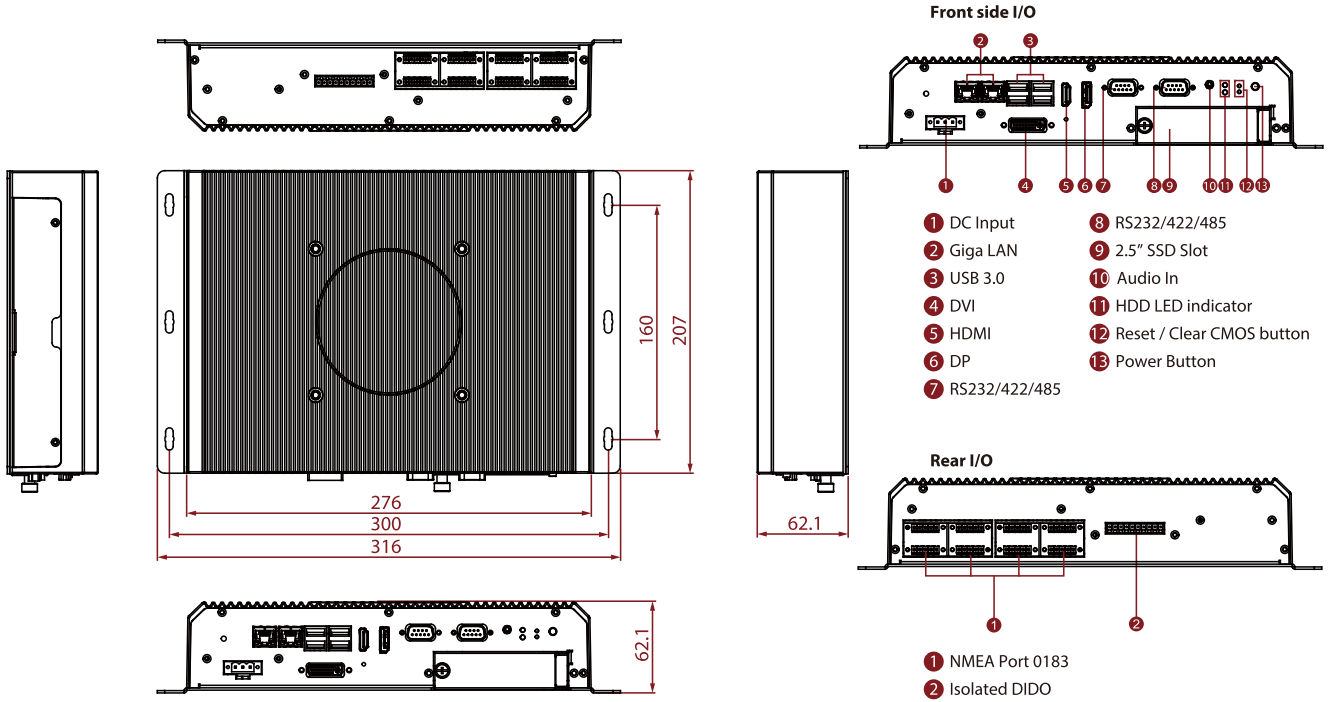

SPECIFICATIONS

System Specification			
Processor	Intel Core i5-1135G7 2.4GHz (up to 4.2GHz)	Memory	2 x SODIMM, DDR4 2133 MHz, 4G 8GB (Optional) 16GB (Optional) 32GB (Optional)
Storage	1 x M.2 128GB 256GB (Optional) 512GB (Optional)	Ethernet controller	Intel® Ethernet Controller I211-AT + Intel® Ethernet Connection I219-LM
Operating System	Windows 10 IoT Enterprise (Optional)		
Environment			
Operating Humidity	5% to 95%	Operating Temperature	-15~55°C
Shock	15G, 11ms duration	Vibration	0.7g@DNVGL CG-0339 (Class A)
Certification			
Certification	CE / FCC DNVGL-CG-0339 IEC 60945 4th Edition (Test Report Available)		
IO Ports			
USB Port	4 x USB 3.0	Serial Port	2 x RS232/422/485
Video	1 x DVI 1 x Display Port 1 x HDMI Output (Optional)	Audio	1 x Audio combo 3.5mm audio combo jack
Expansion Port	2 x 2.5" Removable 64GB SSD/HDD up to 512GB (Optional)	LAN	2 x Giga LAN
DIDO	8 x Isolated DIDO, 4 In/ 4out	NMEA	8 x NMEA 0183 Port
Mechanical			
Dimension	316.44 x 206.8 x 62.1 mm (With Mounting)	Weight	3.9 kg
Mounting	table mount	Enclosure	Aluminum
Cooling System	Fanless Design		
Power			
Power Rating	24V DC In (Approval by Certificate) 9~36V DC Input Acceptable	Consumption	50W
Control			

Button 1 x Power Button
1 x Reset Button

Accessory

Accessory 1 x Quick Start Guide(Hardcopy)
1 x Driver CD & User Manual
1 x Power Cord
1 x AC Adapter12V/ 84W

DIMENSIONS UNIT:MM

NOTE

1. This is a simplified drawing and some components are not marked in detail.
2. Please contact our sales representative if you need further product information.
3. All specifications are subject to change without prior notice.
4. The product shown in this datasheet is a standard model. For diagrams that contain customized or optional I/O, please contact the Winmate Sales Team for more information.