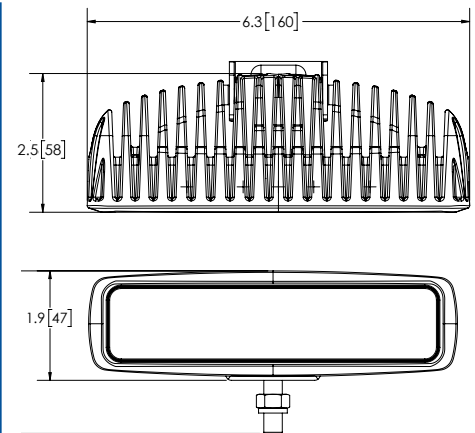

WORKLIGHTS

EW2440 SERIES

Six 3-Watt LEDs

The compact EW2440 Series worklight offer not only the choice of spot or flood illumination, but they also offer the latest technology and the very brightest white light for your application. This LED model offers over 80,000 hours of maintenance free life expectancy coupled with extremely low amp draw.

Models

PART NO.	TYPE	RAW LUMENS	ILLUMINATION	AMPS
EW2440	Spot	800	<input type="checkbox"/>	0.8
EW2441	Flood	725	<input type="checkbox"/>	1.2
EW2441A	Flood	560	<input checked="" type="checkbox"/>	1.2

Features and Benefits

- 12-24 VDC
- Compact design
- Aluminum heatsink housing
- Polycarbonate lens

Beam Pattern